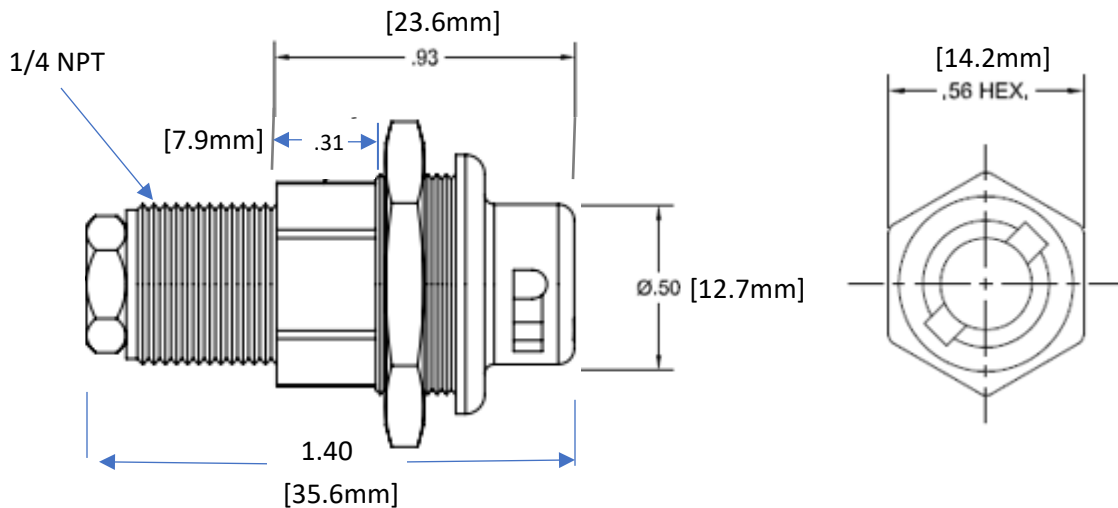

534A COUPLER CHANGE 3/2023 – TECHCON SYSTEMS REFERENCE

Reason: the original coupler body is no longer available

Note:

Previous 534A color white; now current color is black

Body shape slightly different but overall length and most dimensions are same/similar

SAME 1/4 NPT thread and mating 'quick connector' connection

'ORIGINAL P/N 534A body no longer available'

CURRENT P/N 534A part

NOTE: all dims in INCHES

All dims are for REFERENCY ONLY