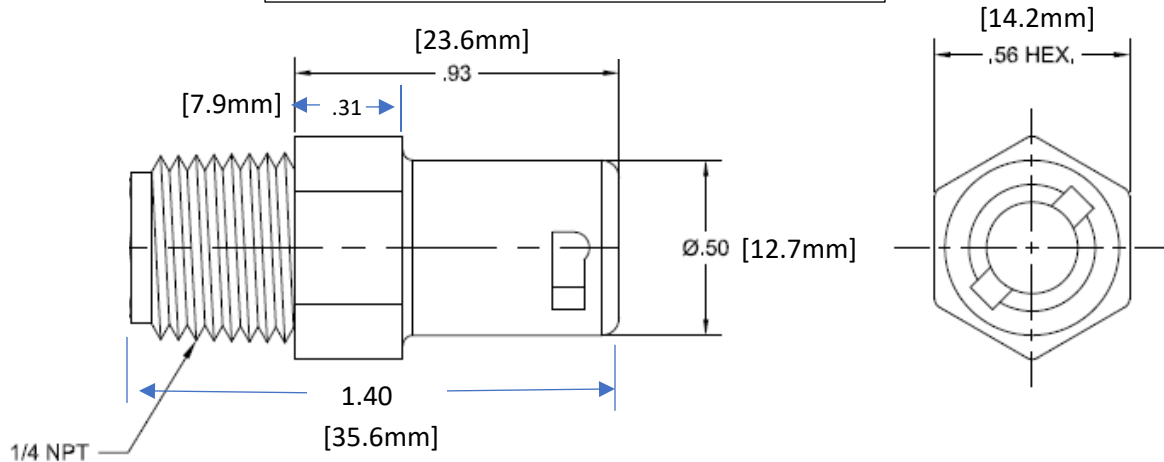

534A COUPLER CHANGE 3/2023 – TECHCON SYSTEMS REFERENCE

Reason: the original coupler body is no longer available

Note:

Previous 534A color white; now current color is black

Body shape slightly different but overall length and most dimensions are same/similar

SAME 1/4 NPT thread and mating 'quick connector' connection

'ORIGINAL P/N 534A body no longer available'

CURRENT P/N 534A part

NOTE: all dims in INCHES

All dims are for REFERENCY ONLY